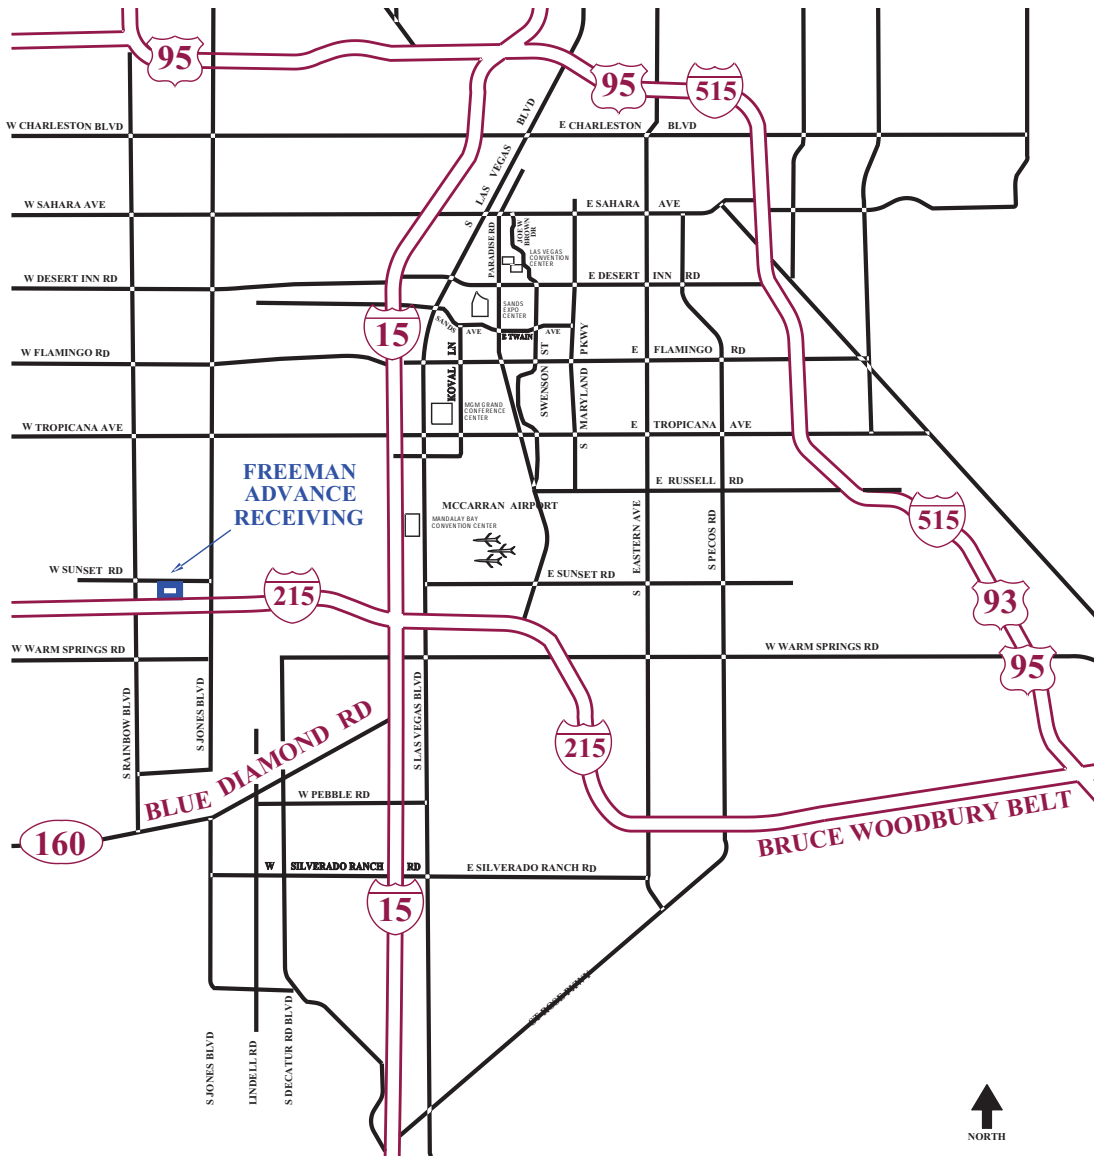

# **ADVANCE WAREHOUSE RECEIVING CROSS DOCK**

**6675 West Sunset Road  
Las Vegas, NV 89118**

**Please note:**

**Warehouse Hours:** 8:00 a.m. to 3:30 p.m. Monday through Friday, Holidays excluded

**Directions:**

From I-15 Northbound or Southbound  
Exit 1-215 West  
Exit Rainbow Boulevard - North  
Right on Sunset Road  
Freeman Cross Dock will be on Right

From US-93 / I-515 Northbound  
Exit I-215 West  
Exit Rainbow Boulevard - North  
Right on Sunset Road  
Freeman Cross Dock will be on Right

Freeman freight delivery information