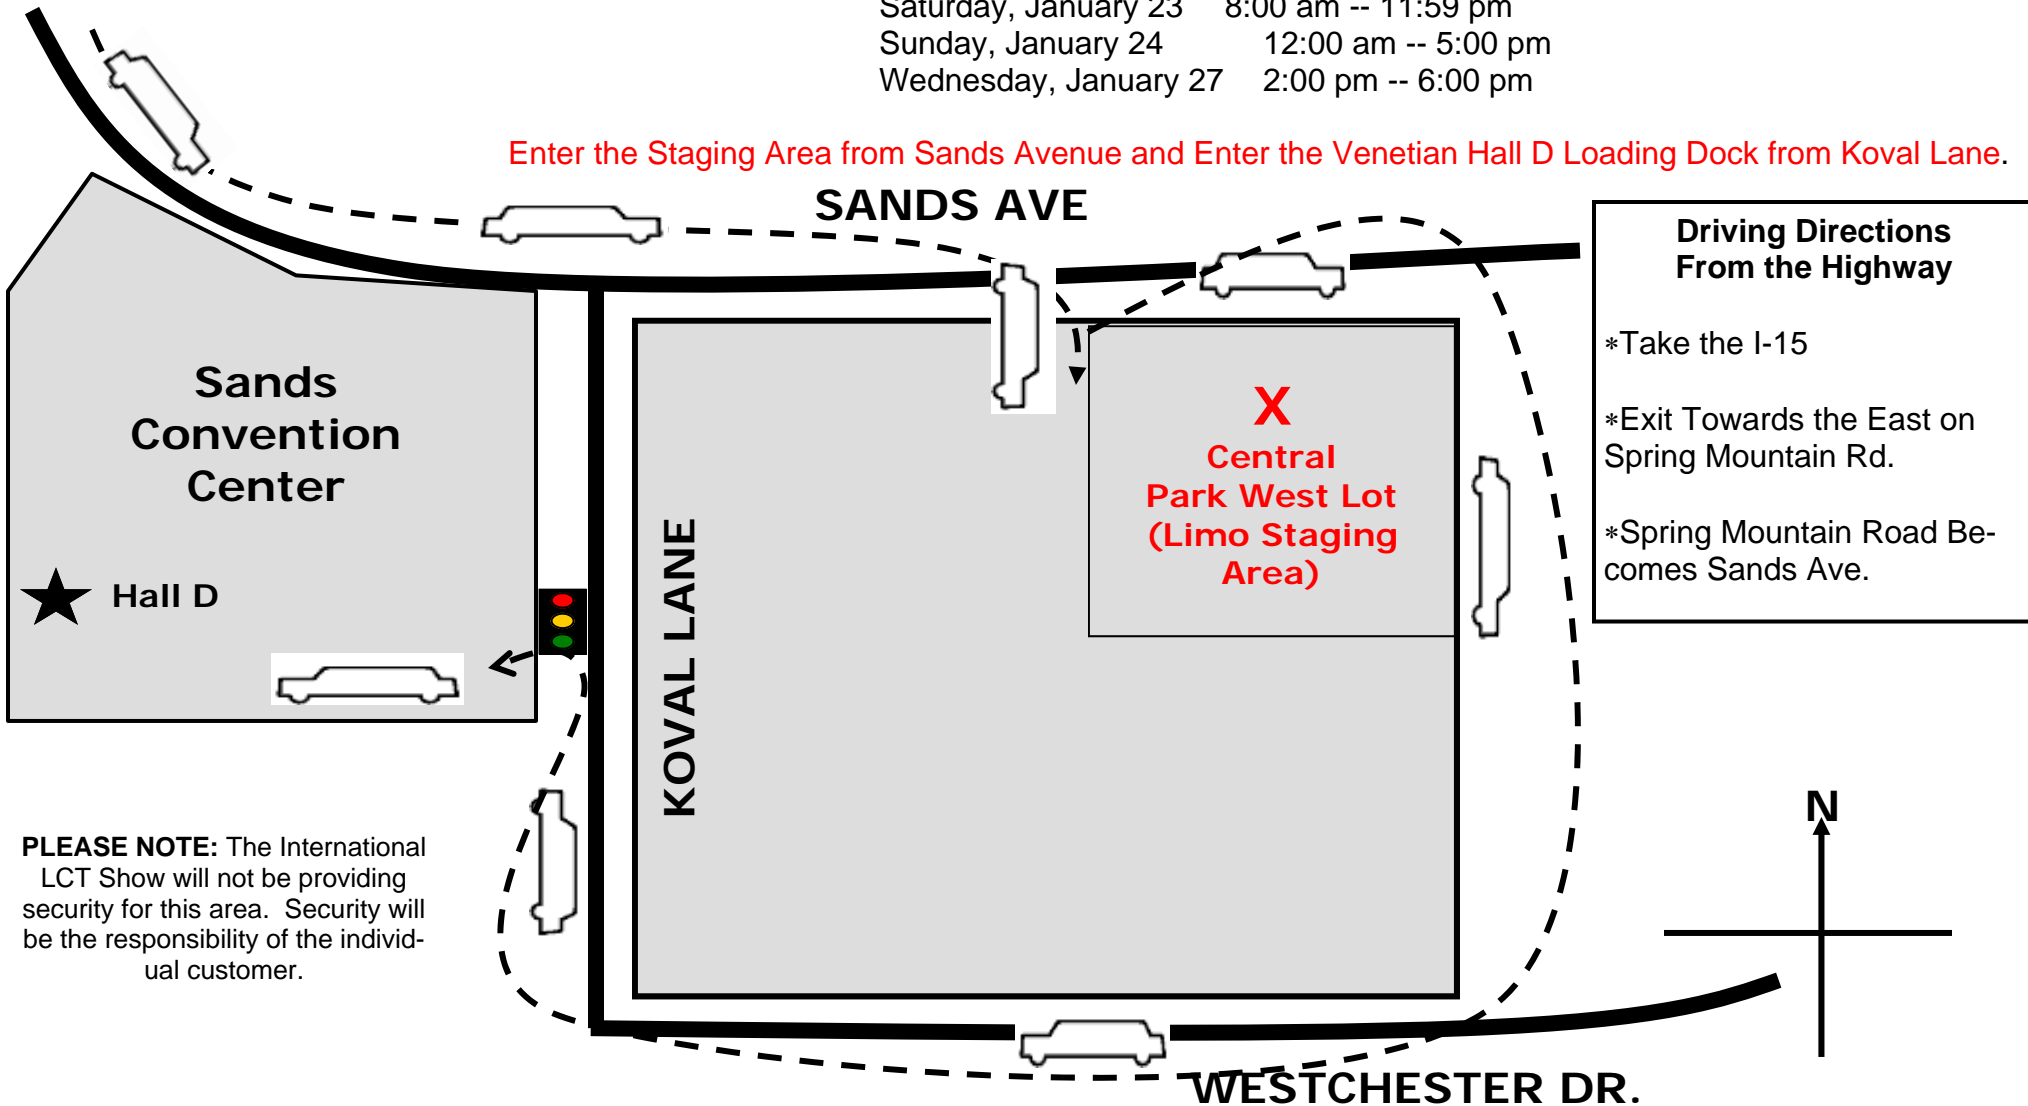

MAP TO THE LIMO STAGING AREA

In addition to the freight marshalling yard, the Venetian has dedicated the Central Park West Lot as our Limo Staging Area for your vehicles.

This area will be available to you at the following times:

Saturday, January 23 8:00 am -- 11:59 pm
Sunday, January 24 12:00 am -- 5:00 pm
Wednesday, January 27 2:00 pm -- 6:00 pm

Enter the Staging Area from Sands Avenue and Enter the Venetian Hall D Loading Dock from Koval Lane.

PLEASE NOTE: The International LCT Show will not be providing security for this area. Security will be the responsibility of the individual customer.