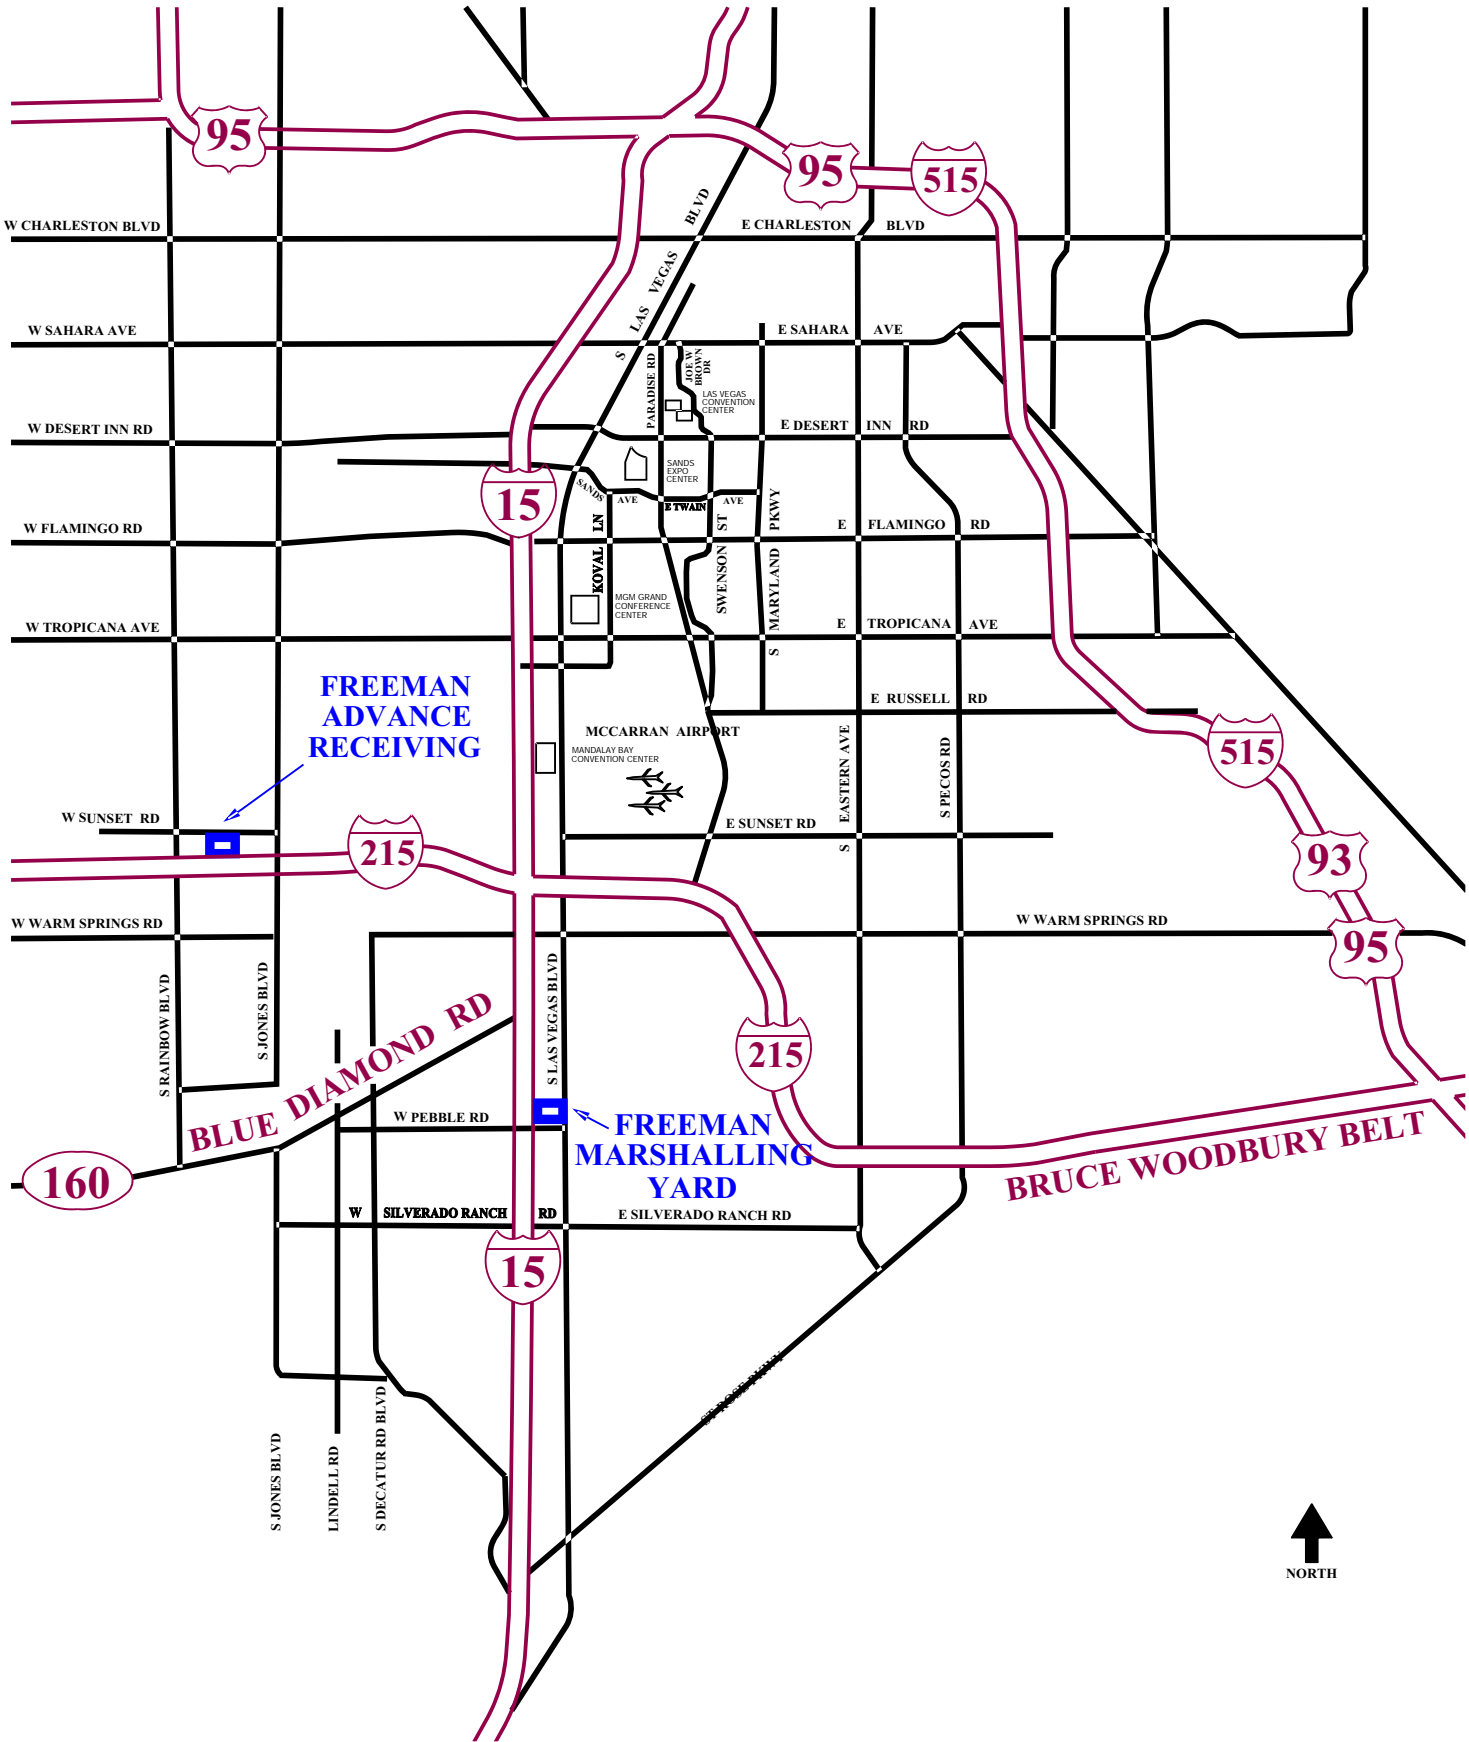

Please note:

Warehouse Hours: 8:00 a.m. to 3:30 p.m. Monday through Friday, Holidays excluded

Directions:

From I-15 Northbound or Southbound
Exit 1-215 West
Exit Rainbow Boulevard - North
Right on Sunset Road
Freeman Cross Dock will be on Right

From US-93 / I-515 Northbound
Exit I-215 West
Exit Rainbow Boulevard - North
Right on Sunset Road
Freeman Cross Dock will be on Right

MARSHALLING YARD
8801 Las Vegas Boulevard South
Las Vegas, NV 89123

All carriers will be assigned an unloading number according to driver check-in time.

Directions:

From I-15 Northbound
Exit Silverado Ranch
Left on Las Vegas Boulevard
Left on Pebble Road
Marshalling Yard will be on Right

PLEASE SEE MAP ON REVERSE SIDE.

FREEMAN freight delivery information

**FREEMAN
ADVANCE
RECEIVING**

**FREEMAN
MARSHALLING
YARD**