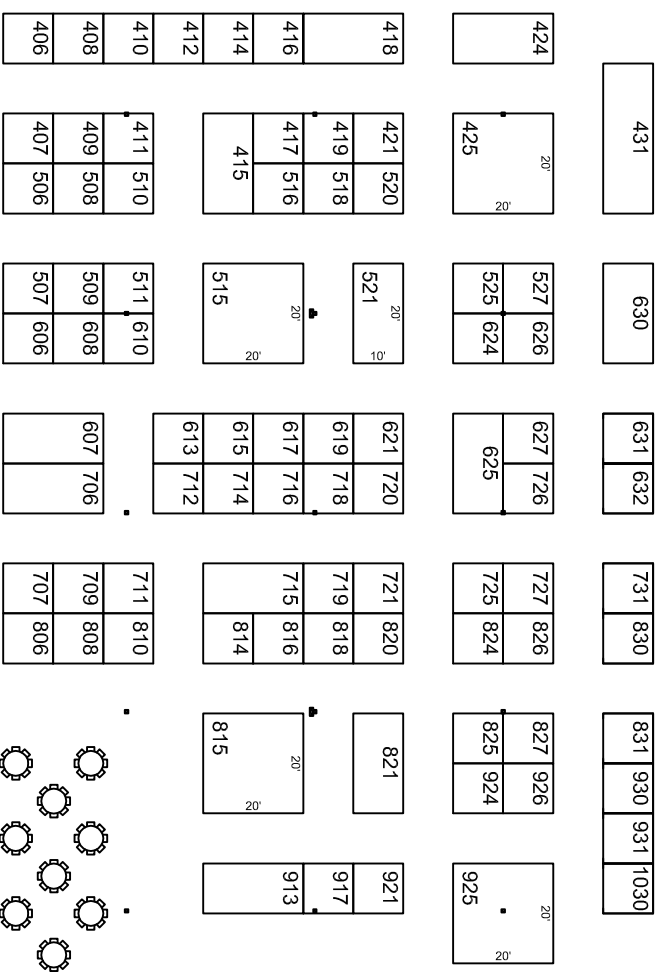

Reception and General Session

Hands-On Training Area

POLICE-TREXPO EAST

SCALE 0' 5' 10' 20'