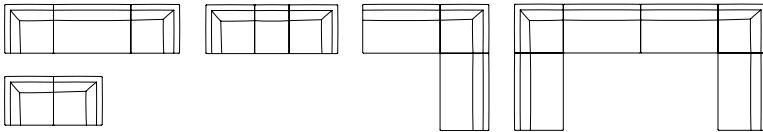

Complementary Items for Newport Include:

- C1D Soho Cocktail Table
- E1D Soho End Table
- BS3 Grey Ohio Barstool
- BR1 Martini Bar