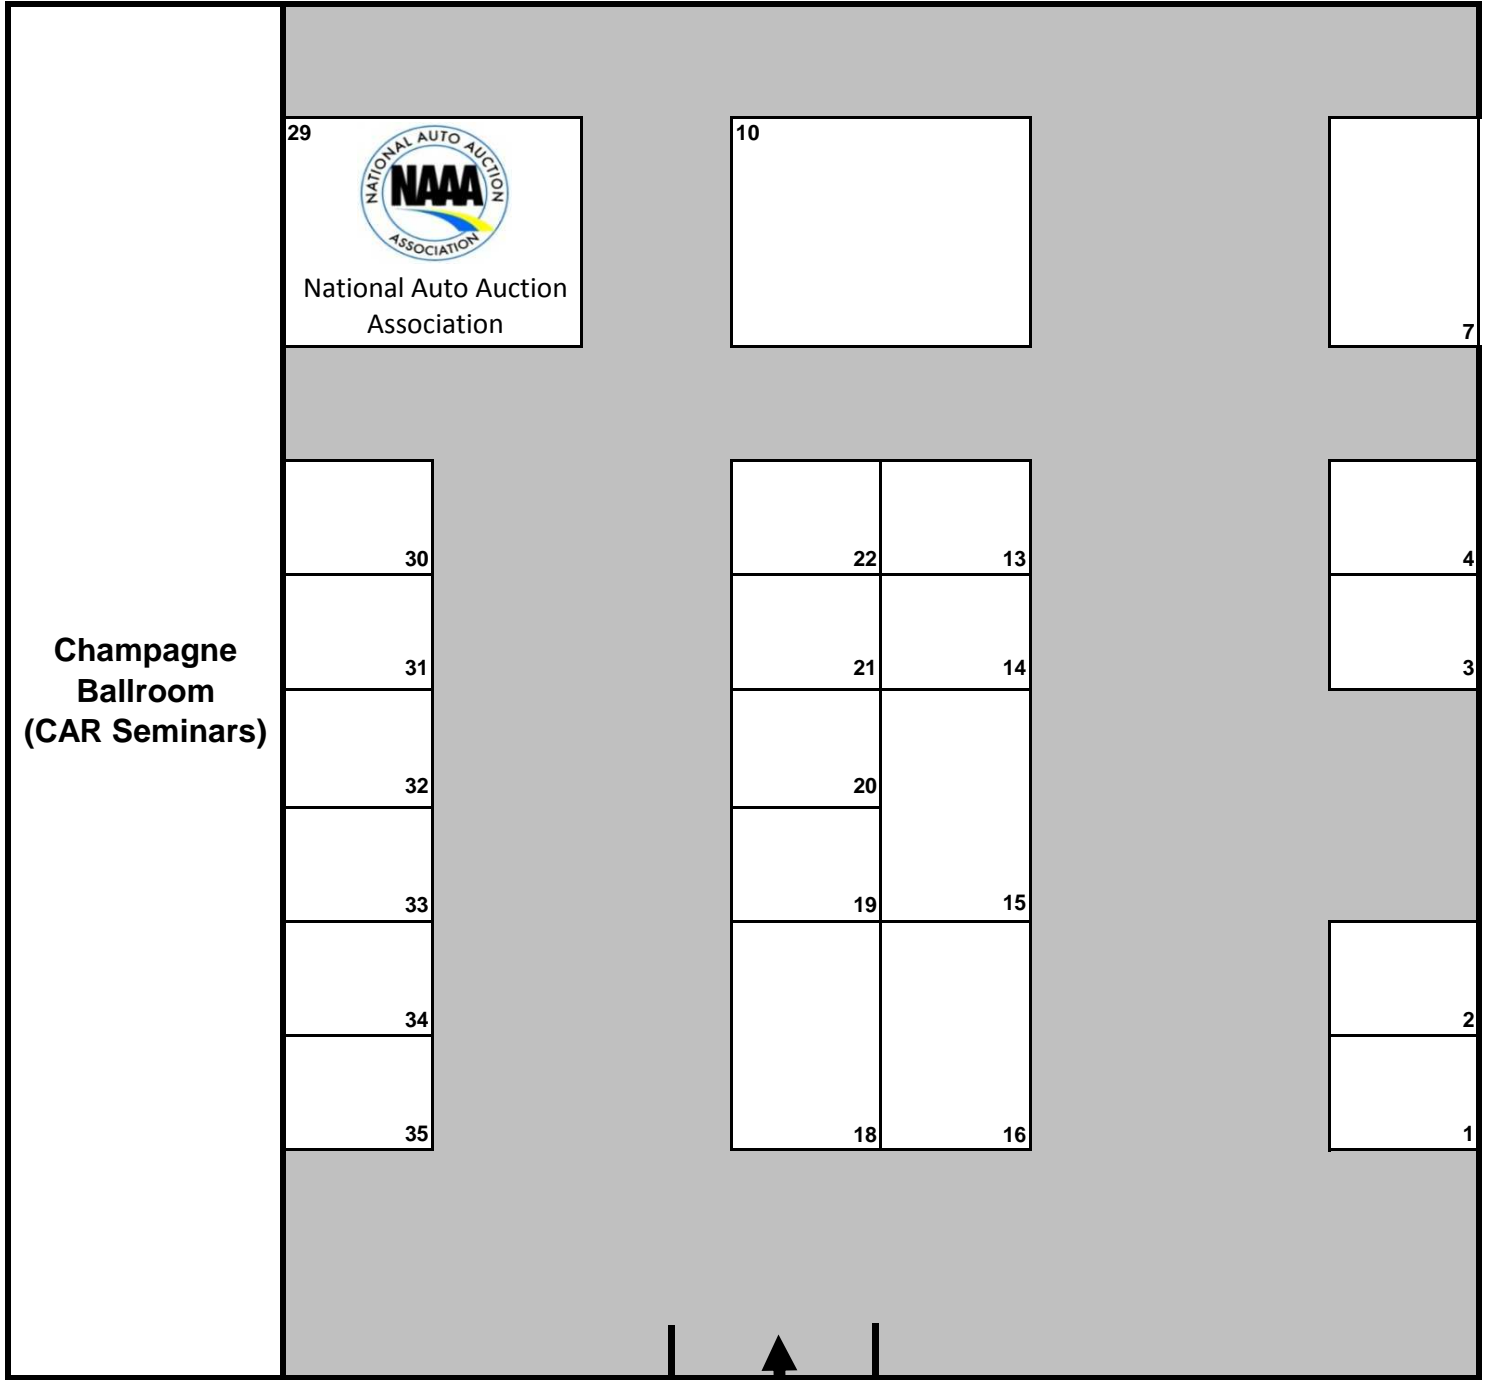

CAR 2014 FLOOR PLAN
March 5-6
Las Vegas, NV
Paris Las Vegas Hotel
Concorde A-C

Entrance to
Exhibit Hall