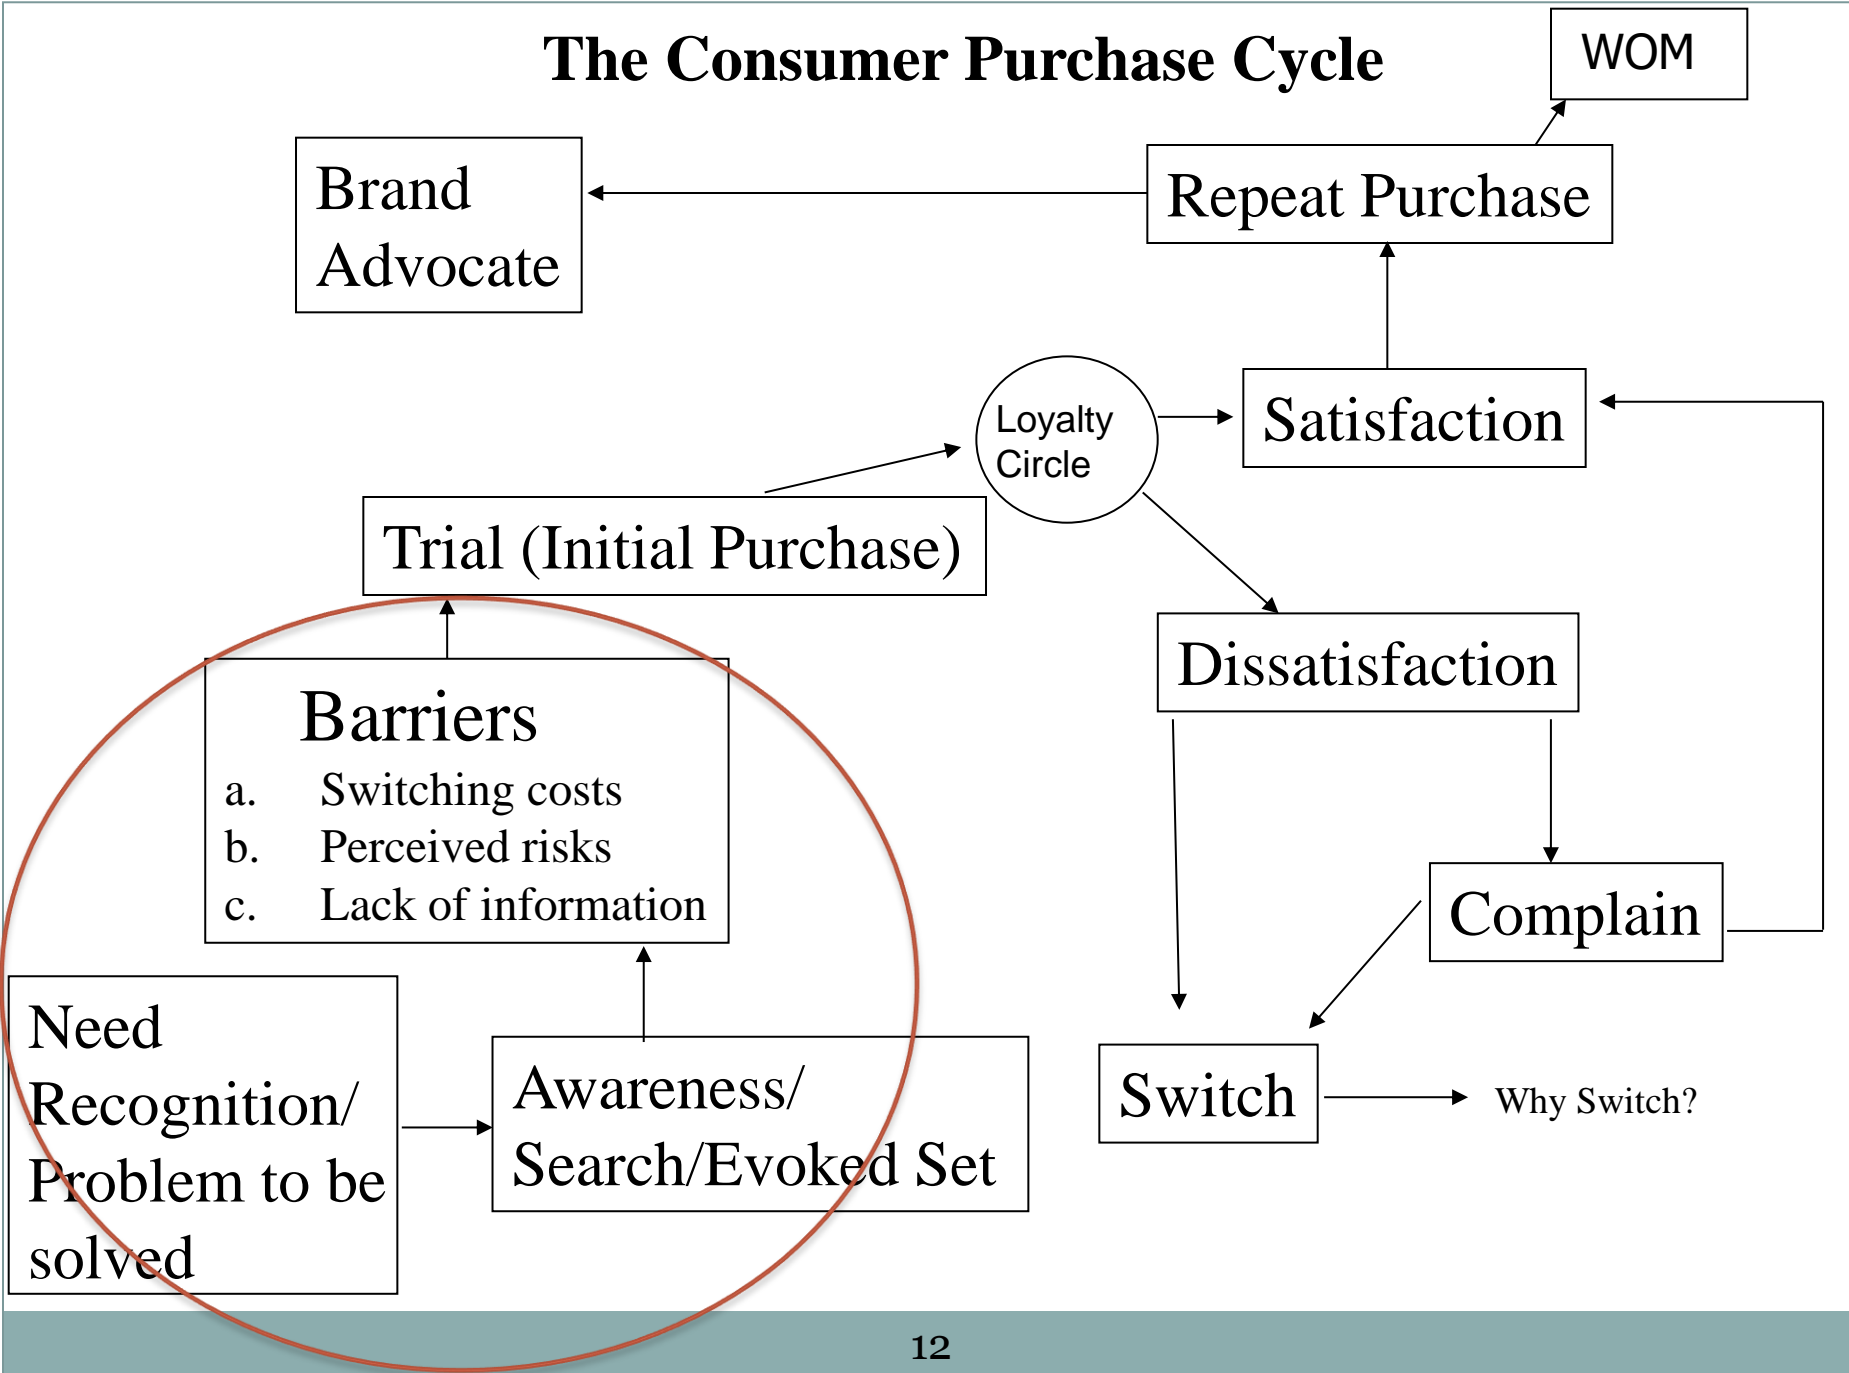

The Consumer Purchase Cycle