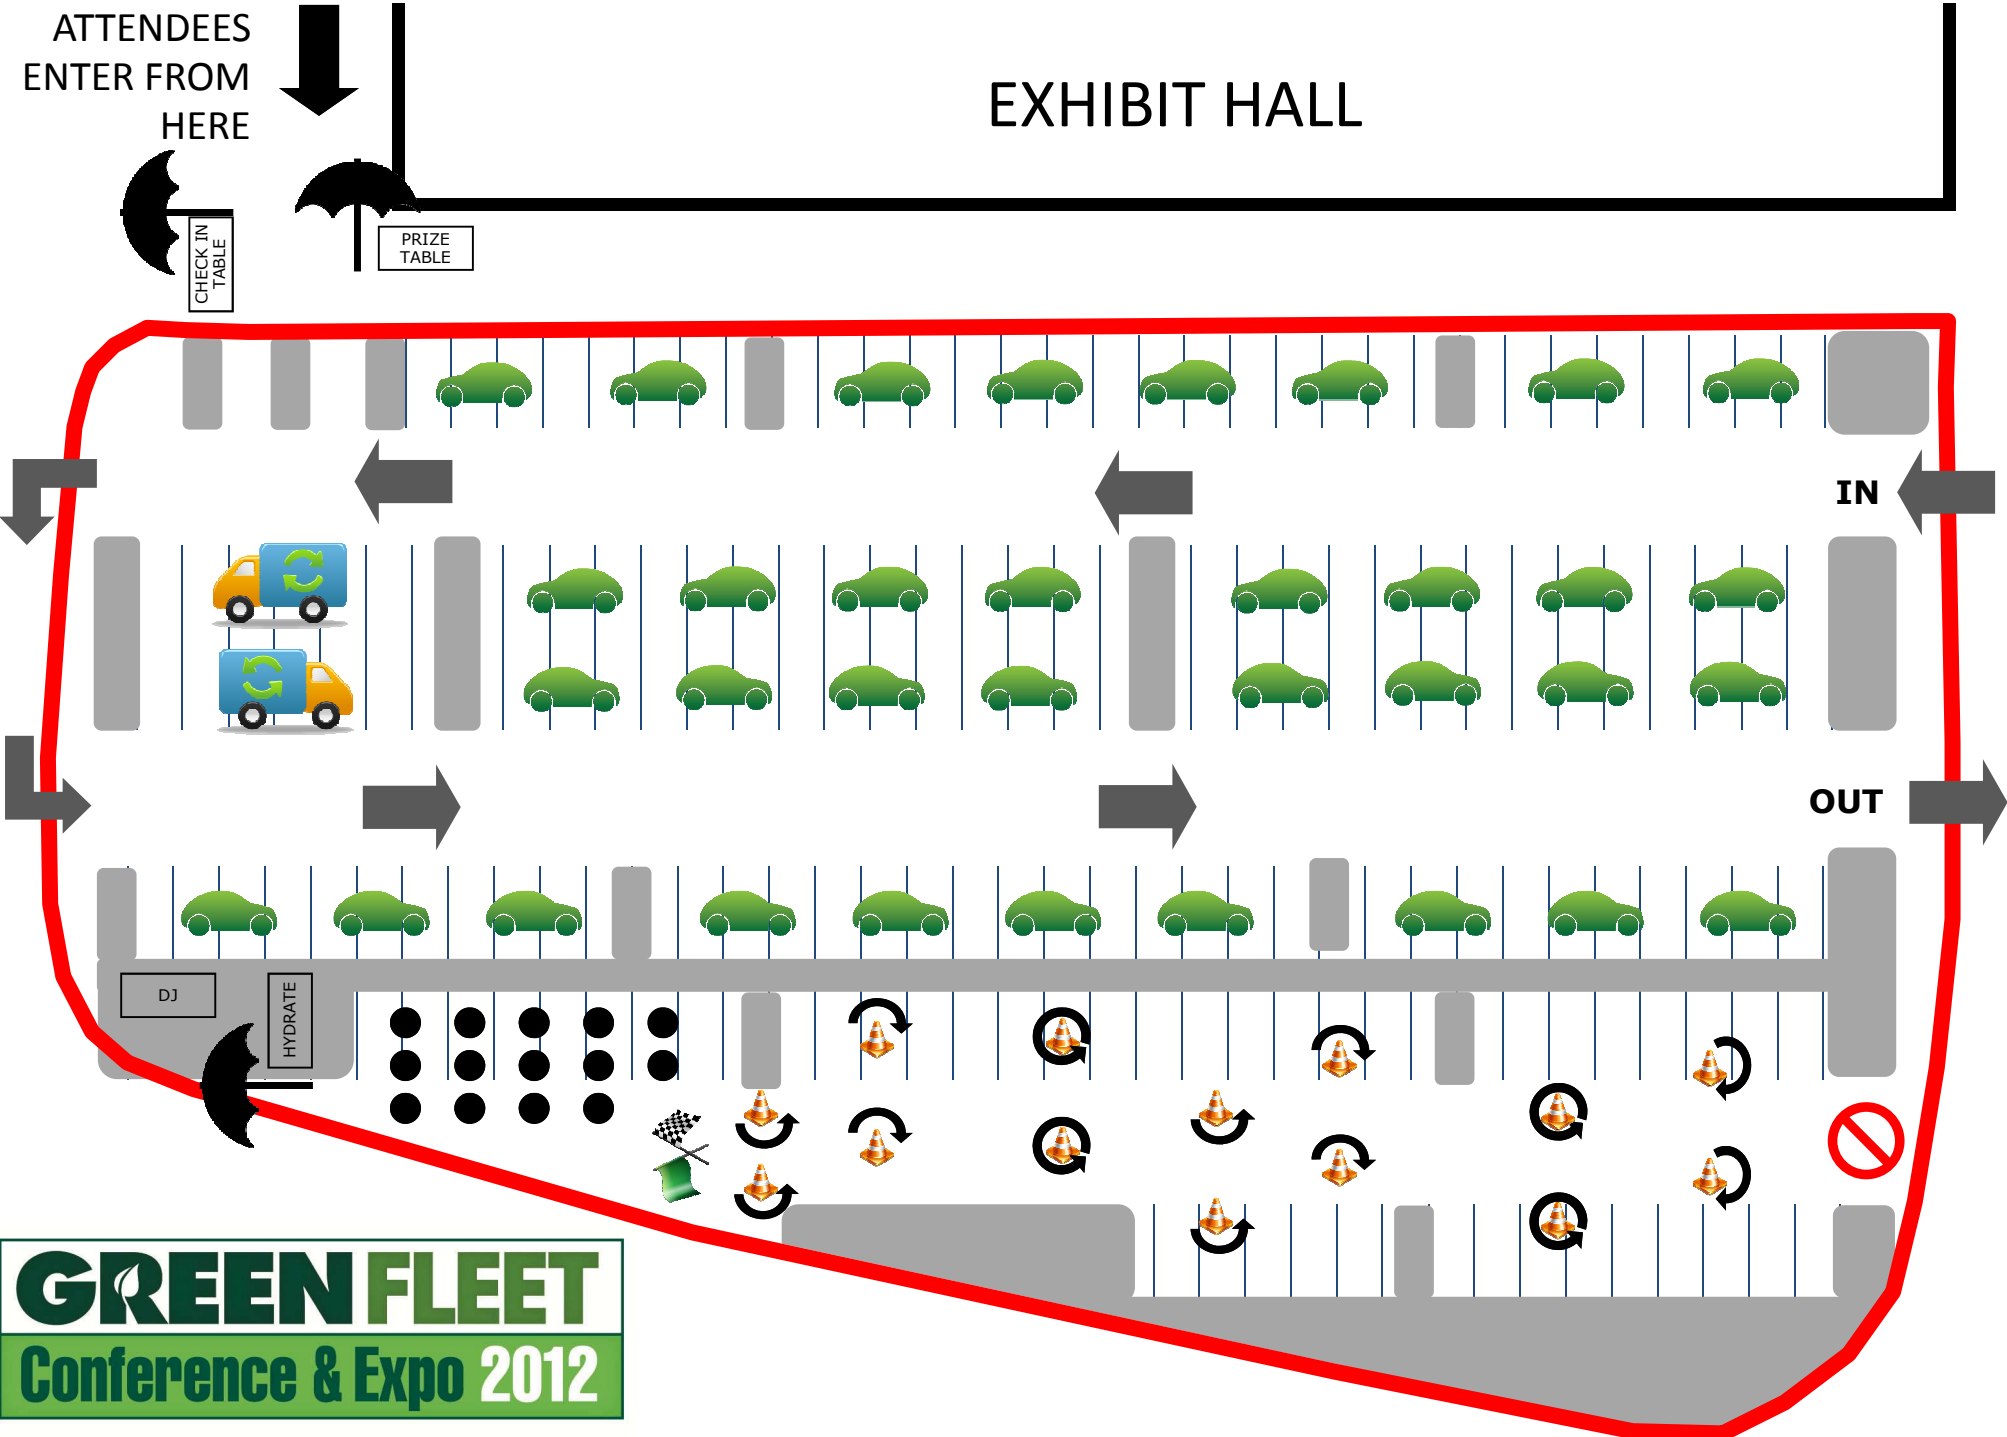

RIDE & DRIVE EVENT DIAGRAM

ATTENDEES
ENTER FROM
HERE

EXHIBIT HALL

CHECK IN
TABLE

PRIZE
TABLE

GREEN FLEET
Conference & Expo 2012